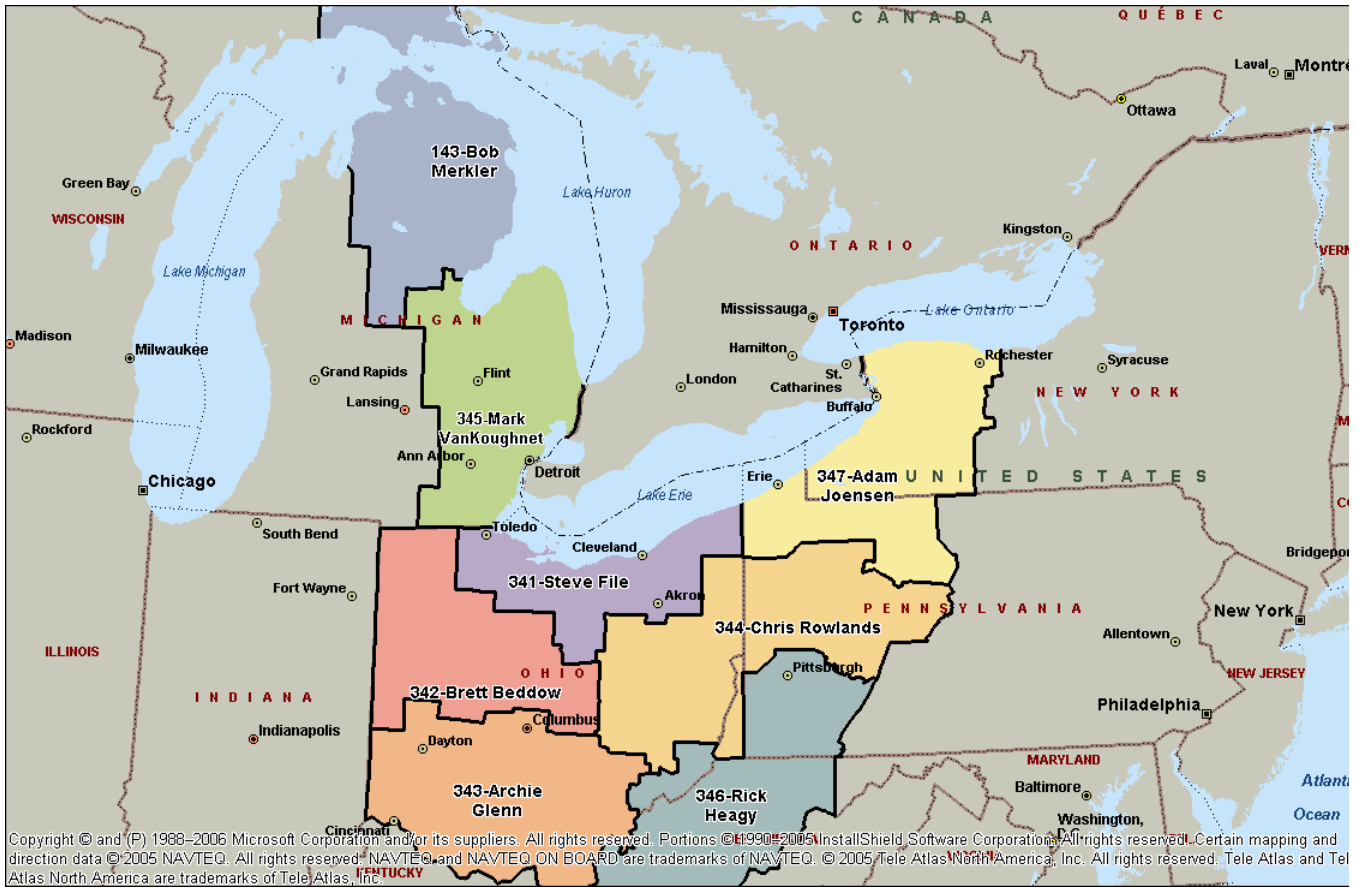

2010 ECHO Territories